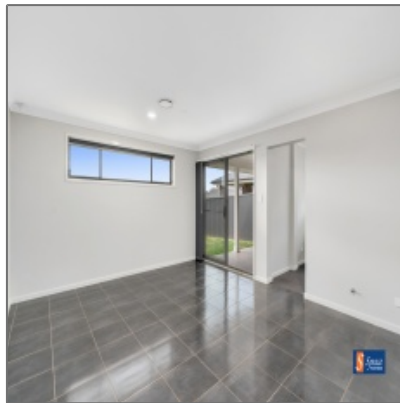

Family Home with Separate Living

- 6a Oaklands Circuit, Gregory Hills, NSW

Basic Details

Property Type: **House**

Listing Type: **Leased**

Price Type: **Per Week**

Price: **\$490 Per Week**

Bedrooms: **4**