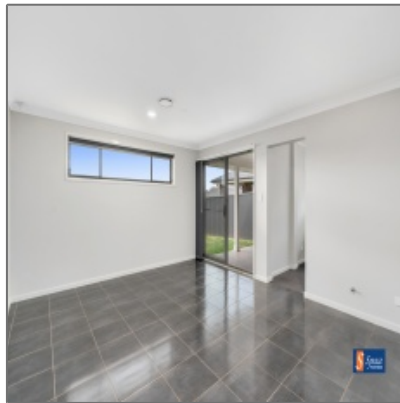

Family Home with Separate Living

- 6a Oaklands Circuit, Gregory Hills, NSW

Basic Details

Property Type:	House
Listing Type:	Leased
Price Type:	Per Week
Price:	\$490 Per Week
Bedrooms:	4
Bathrooms:	2

Features