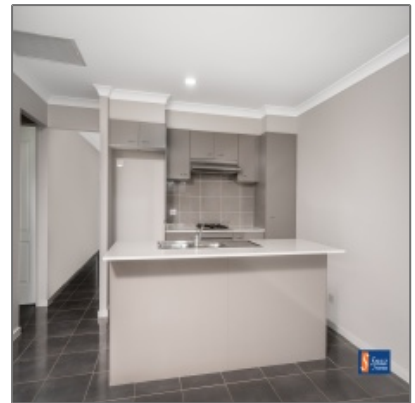

Family Home with Separate Living

- 6a Oaklands Circuit, Gregory Hills, NSW

Basic Details

Property Type: **House**

Listing Type: **Leased**

Price Type: **Per Week**

Price: **\$490 Per Week**

Bedrooms: **4**