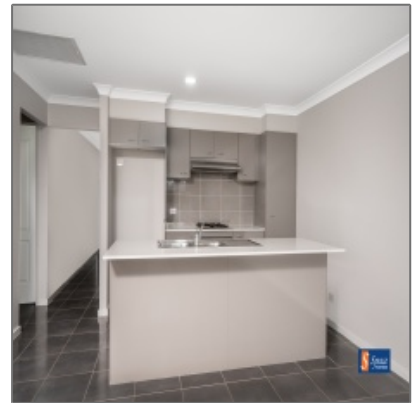

Family Home with Separate Living

- 6a Oaklands Circuit, Gregory Hills, NSW

Basic Details

Property Type:	House
Listing Type:	Leased
Price Type:	Per Week
Price:	\$490 Per Week
Bedrooms:	4
Bathrooms:	2

Features