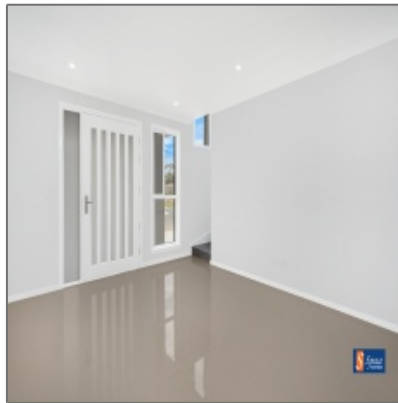

Two brand new modern duplexes

- 44a & 44b Banfield Drive, Oran Park, NSW

Basic Details

Property Type: **Duplex**

Listing Type: **Leased**

Price Type: **Per Week**

Price: **\$520 Per Week**

Bedrooms: **4**