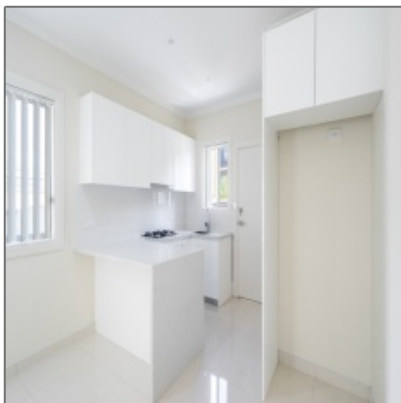

Close to the Station, University & The Shopping Centre

- 29a Milky Way, Campbelltown, NSW

Basic [Details](#)

Property Type: **House**

Listing Type: **Leased**

Price Type: **Per Week**

Price: **\$315 Per Week**