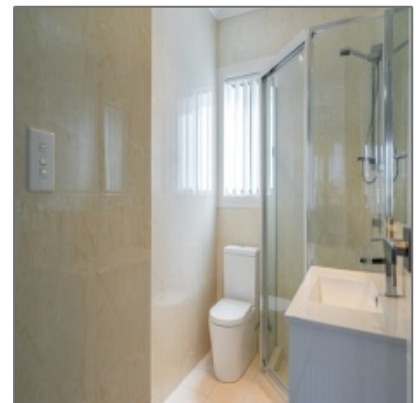

Close to the Station, University & The Shopping Centre

- 29a Milky Way, Campbelltown, NSW

Basic [Details](#)

Property Type: **House**

Listing Type: **Leased**

Price Type: **Per Week**

Price: **\$315 Per Week**