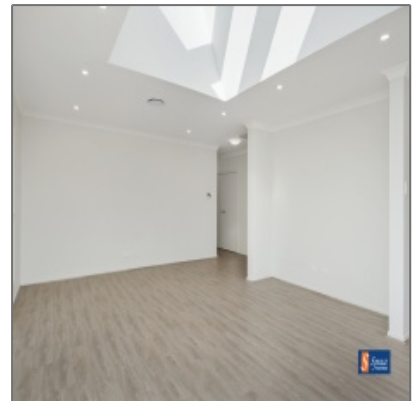

Brand New, Light Filled Family Home

- 86 Banfield Drive, Oran Park, NSW

Basic Details

Property Type: **House**

Listing Type: **Leased**

Price Type: **Per Week**

Price: **\$550 Per Week**

Bedrooms: **4**