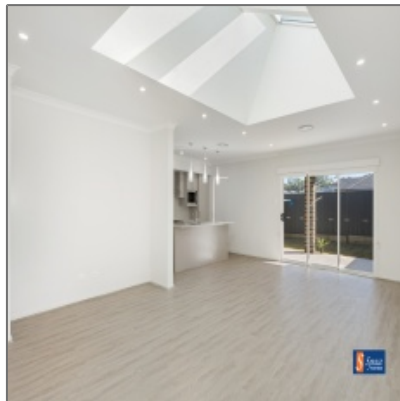

Brand New, Light Filled Family Home

- 86 Banfield Drive, Oran Park, NSW

Basic Details

Property Type: **House**

Listing Type: **Leased**

Price Type: **Per Week**

Price: **\$550 Per Week**

Bedrooms: **4**