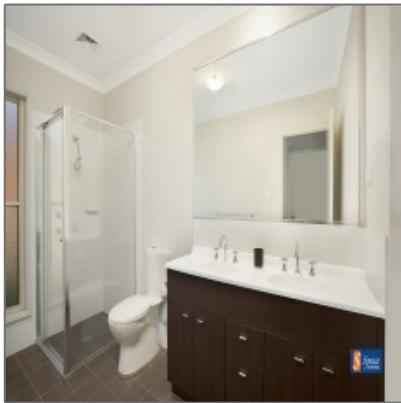

Close to everything !

- 2 Thunderbolt Drive, Raby, NSW

Basic Details

Property Type: **House**

Listing Type: **Leased**

Price Type: **Per Week**

Price: **\$380 Per Week**

Bedrooms: **3**