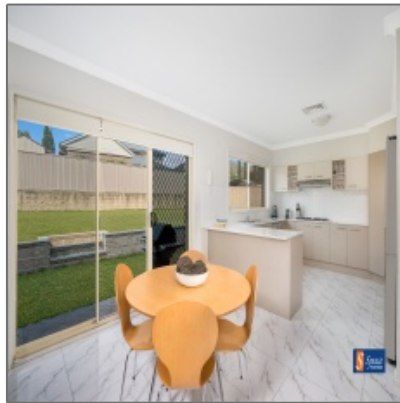

Close to everything !

- 2 Thunderbolt Drive, Raby, NSW

Basic Details

Property Type: **House**

Listing Type: **Leased**

Price Type: **Per Week**

Price: **\$380 Per Week**

Bedrooms: **3**