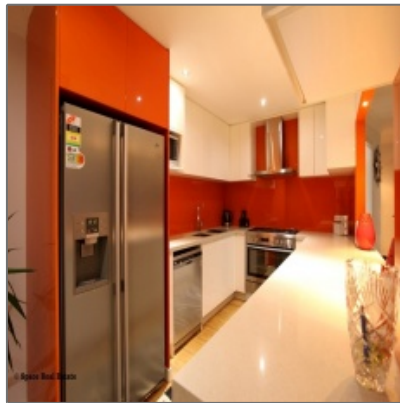

Stylish Family Home With Study

- 18 St Catherine Close, Blair Athol, NSW

Basic Details

Property Type: **House**

Listing Type: **Leased**

Price Type: **Per Week**

Price: **\$470 Per Week**

Bedrooms: **3**