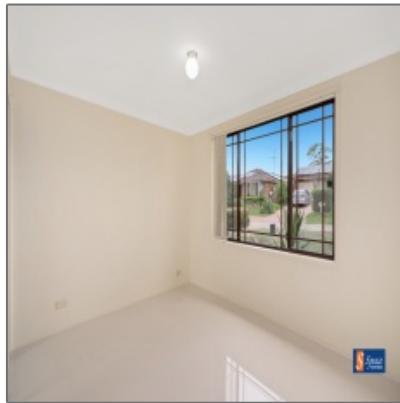

Renovated Family Home

- 14 Apps Place, Narellan Vale, NSW

Basic Details

Property Type: **House**

Listing Type: **Leased**

Price Type: **Per Week**

Price: **\$450 Per Week**

Bedrooms: **3**