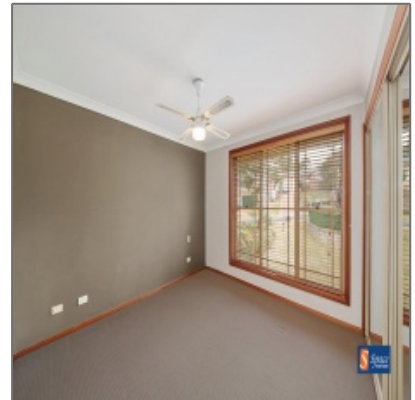

Great Family Home Located In A Quiet Cul-De- Sac!

- 2 Hannah Place, Mount Annan, NSW

Basic Details

Property Type: **House**

Listing Type: **Leased**

Price Type: **Per Week**

Price: **\$520 Per Week**

Bedrooms: **3**