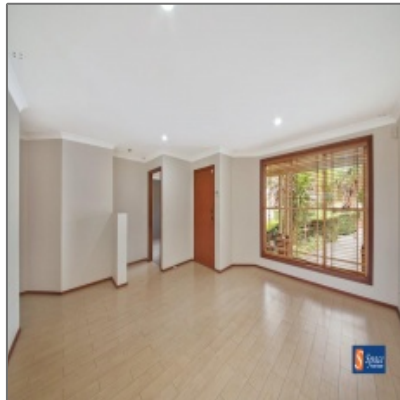

Great Family Home Located In A Quiet Cul-De- Sac!

- 2 Hannah Place, Mount Annan, NSW

Basic Details

Property Type: **House**

Listing Type: **Leased**

Price Type: **Per Week**

Price: **\$520 Per Week**

Bedrooms: **3**