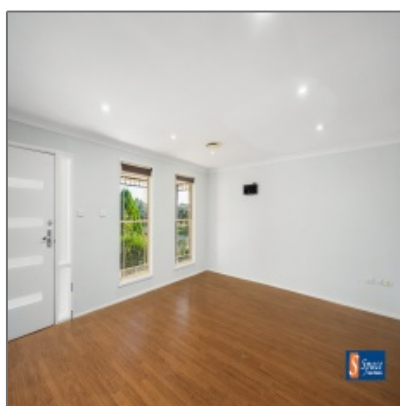

In-ground Pool

- 152 Abington Crescent, Glen Alpine, NSW

Basic Details

Property Type: **House**

Listing Type: **Leased**

Price Type: **Per Week**

Price: **\$675 Per Week**

Bedrooms: **4**