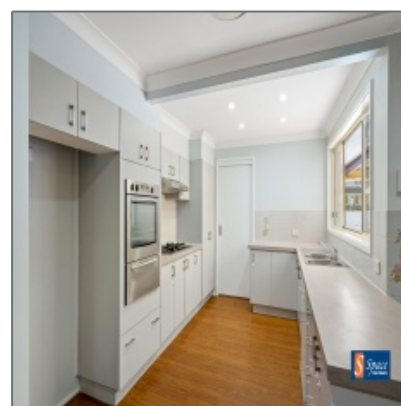

In-ground Pool

- 152 Abington Crescent, Glen Alpine, NSW

Basic Details

Property Type: **House**

Listing Type: **Leased**

Price Type: **Per Week**

Price: **\$675 Per Week**

Bedrooms: **4**